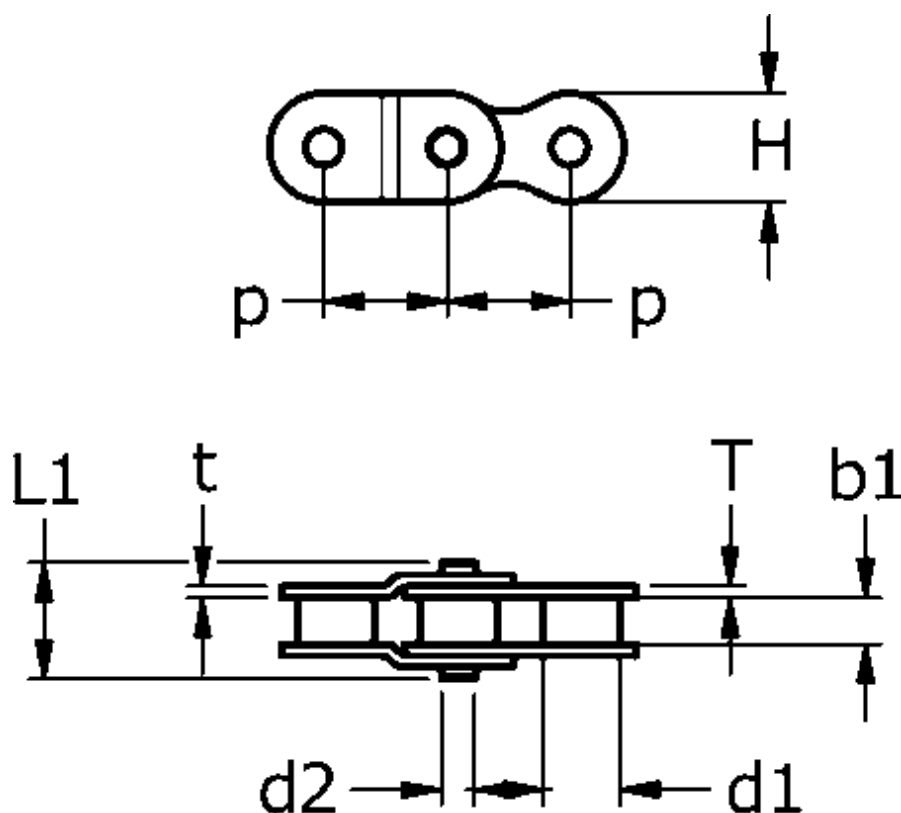

Article number: 61384100600008

Description: Tsubaki 06 B-1 Simplex double cranked link 2POL  
Neptune. Lambda maintenance free

Note: 06 B-1

## Measures

b1 = 5.72  
d1 = 6.35  
d2 = 3.27  
H = 8.20  
L1 = 11.43  
P = 9.525  
T = 1.30  
t = 1.00